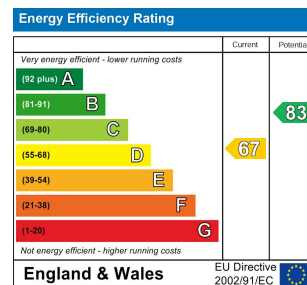

**3 Bed
House -
Townhouse
located in**

£1,200 PCM

The
PROPERTY
BOOTH

DIRECTIONS

CONTACT

Dale Crescent
Fernwood
Newark
Nottinghamshire
NG24 1JF

E: enquiries@thepropertybooth.co.uk
T: 01636 612685
www.thepropertybooth.co.uk

The
**PROPERTY
BOOTH**